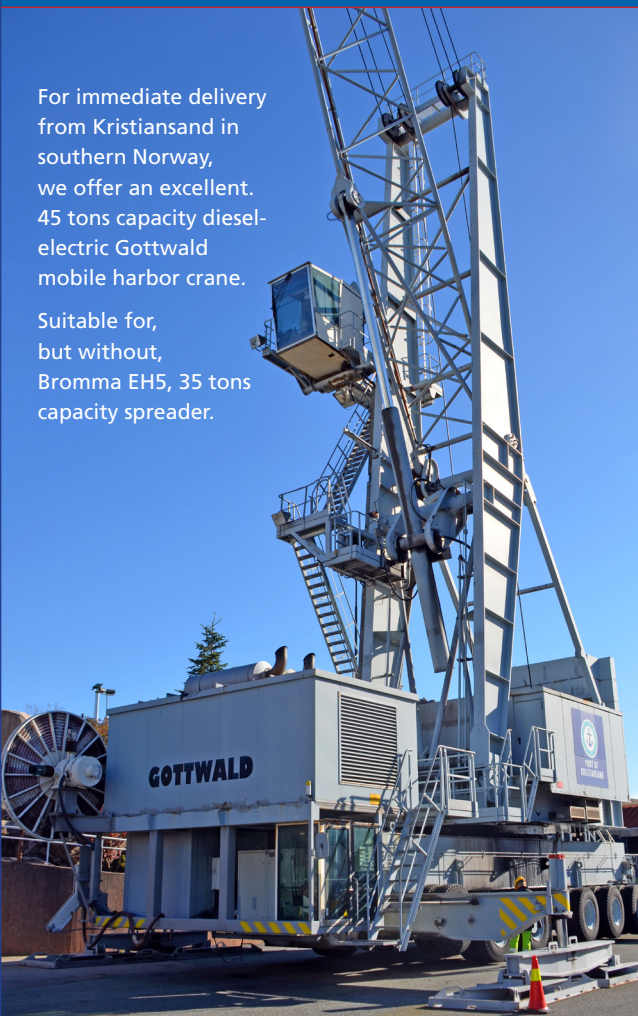

# Used 45 ton Gottwald HMK 260 E Good Operational Condition

For immediate delivery from Kristiansand in southern Norway, we offer an excellent. 45 tons capacity diesel-electric Gottwald mobile harbor crane. Suitable for, but without, Bromma EH5, 35 tons capacity spreader.

Suitable for, but without, Bromma EH5, 35 tons capacity spreader.

## MAIN DATA:

- Built 1994
- Crane hours 16,000
- Diesel hours 1,900
- Hoist speed up to 70 m/m
- Total weight 280 t / 5 axles
- Detroit diesel 540 kW
- Cold weather package
- Telecamera at jib head
- Grab and spreader controls
- 690 V External power connection w. cable reel